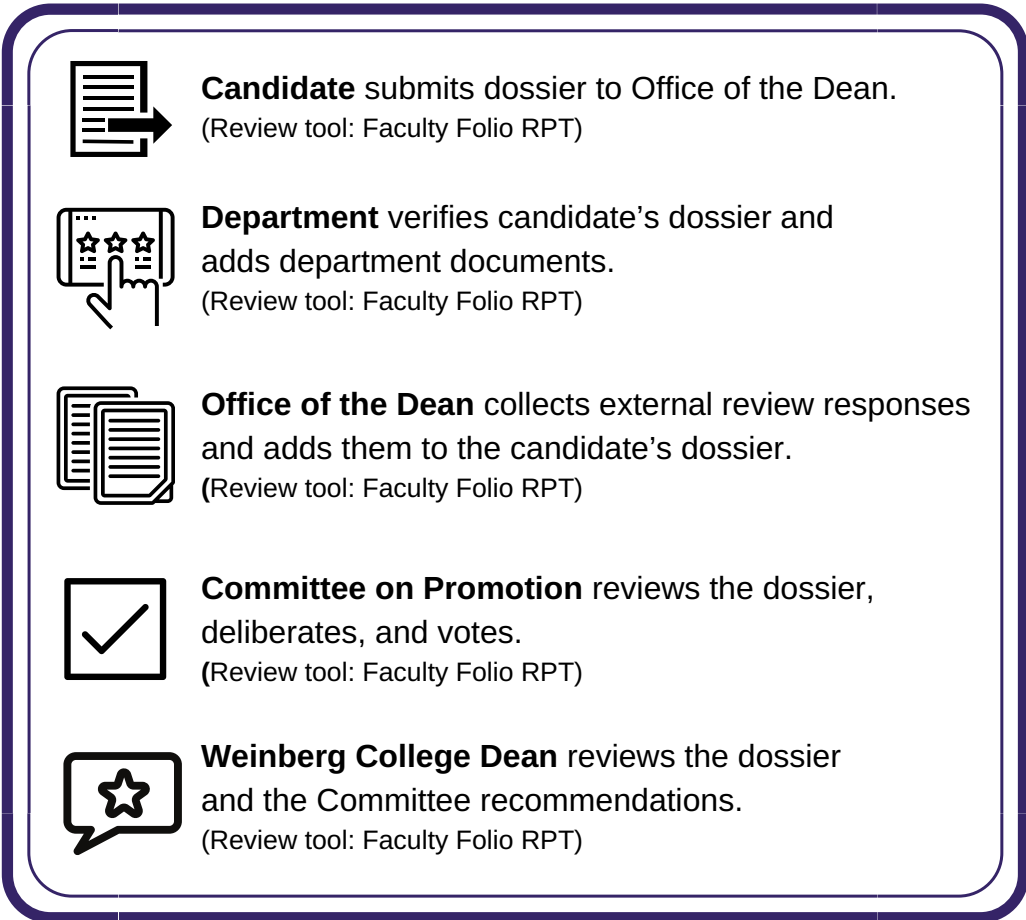

Weinberg College Tenure-Line Promotion Review Workflow

If department votes “yes,” the Dean’s level of review begins in Faculty Folio RPT:

If Dean chooses to proceed: