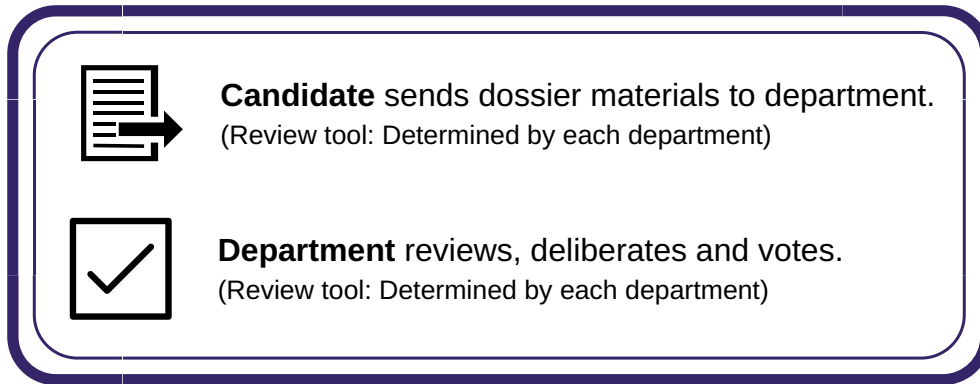

Weinberg College Tenure-Line Promotion Review Workflow

If department votes “yes,” the Dean’s level of review begins in Faculty Folio RPT:

If Dean chooses to proceed: